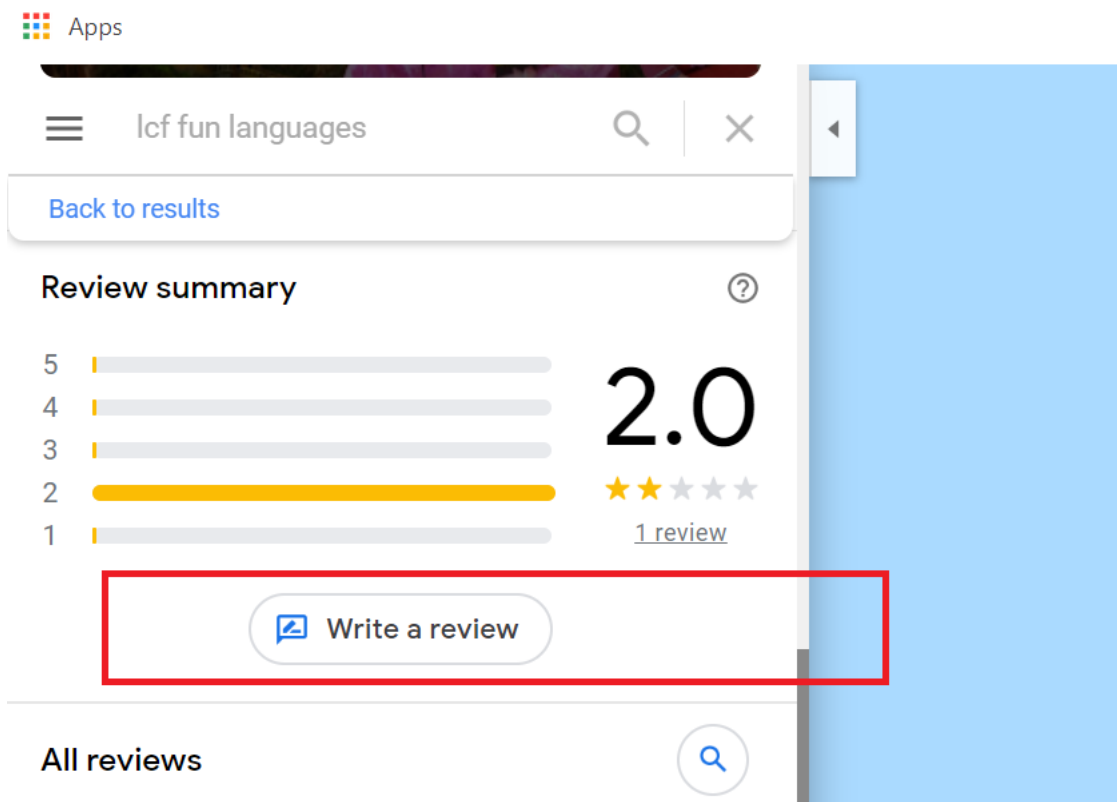

## How to add Google review

1. Go to [www.maps.google.com.au](http://www.maps.google.com.au)
2. Search for LCF Fun Languages
3. Select LCF Fun Languages

4. Scroll down and click “write a review”

5. Write a review