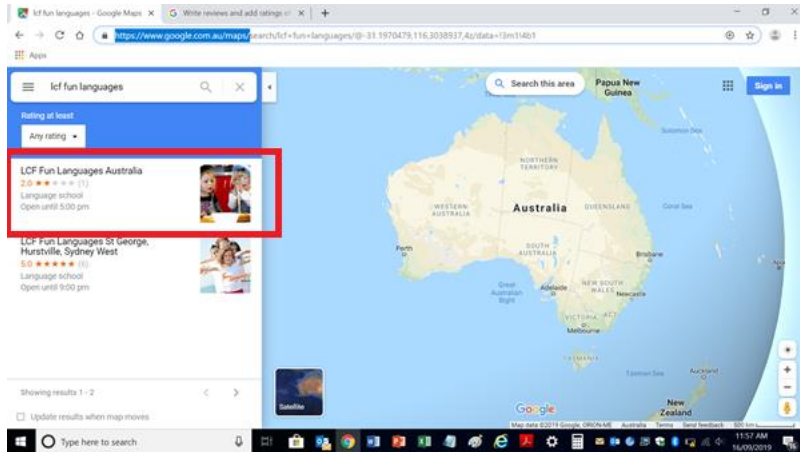

## How to add Google review

1. Go to [www.maps.google.com.au](http://www.maps.google.com.au)
2. Search for LCF Fun Languages
3. Select LCF Fun Languages

4. Scroll down and click “write a review”

5. Write a review